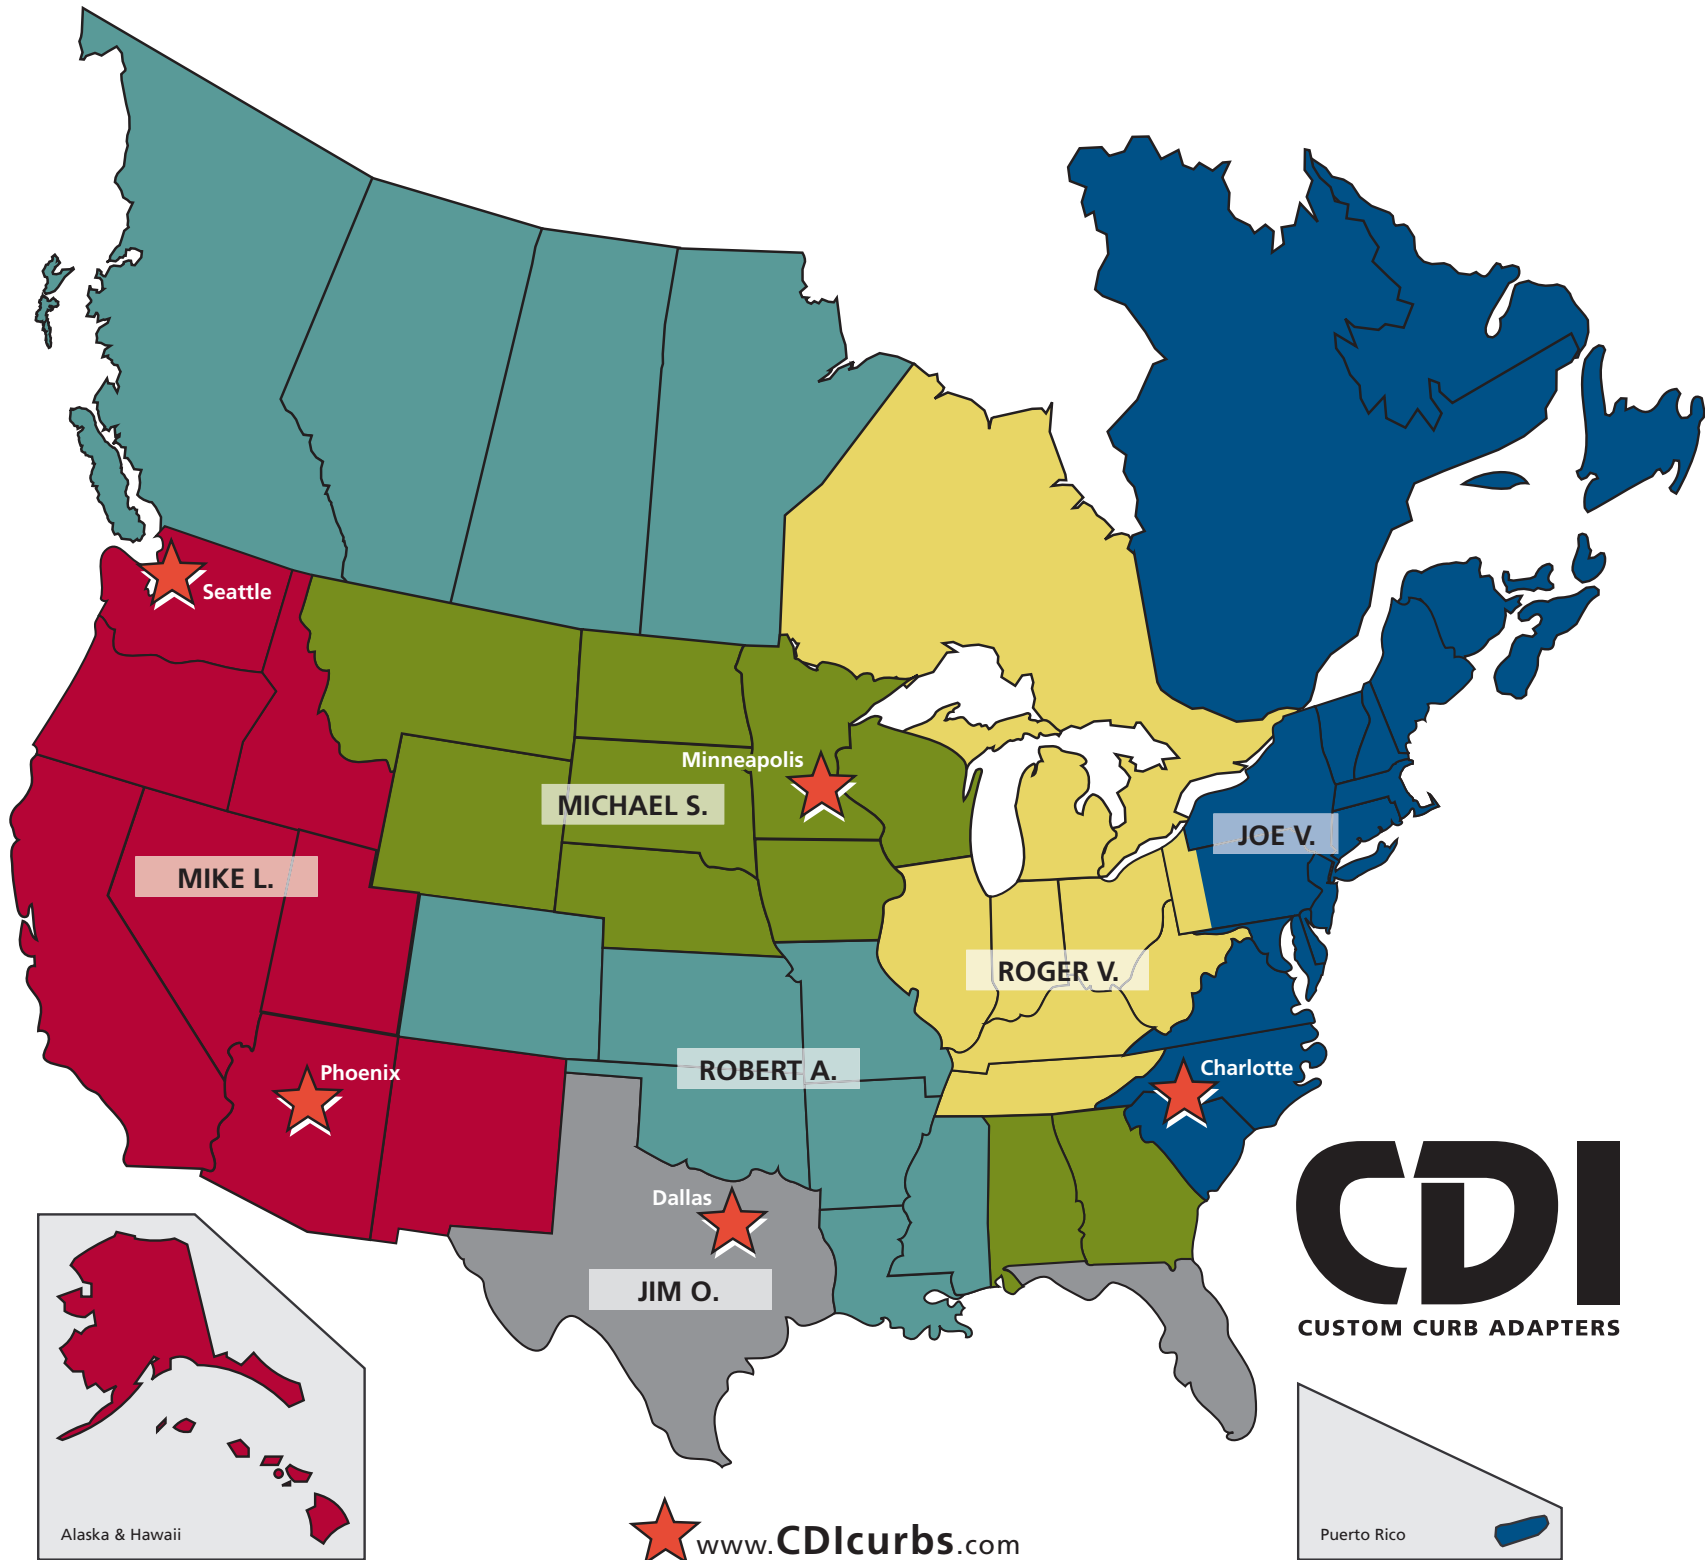

Michael Stambook
Regional Sales Manager
Midwest region
763.482.3362 cell
mstambook@cdicurbs.com

Joe VanHoorn
Regional Sales Manager
Eastern region
952.250.7191 cell
jvanhoorn@cdicurbs.com

Robert Anderson
Regional Sales Manager
Midsouth & Western Canada
763-286-1447
randerson@cdicurbs.com