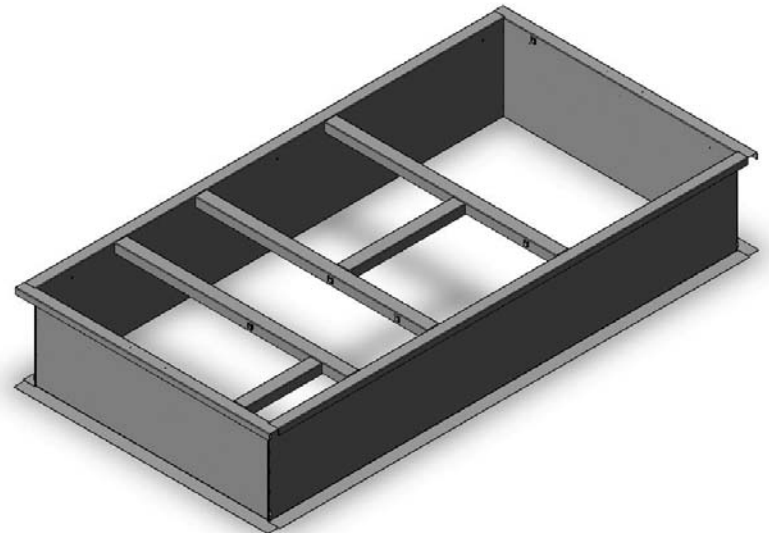

KNOCK-DOWN STRAIGHT CURBS

custom curb adapters

Why Buy:

- Custom drawings online or available within an hour
- Everything comes ready to go
- Fast and easy installation
- Seamless solution
- Customer satisfaction

Standard Features:

- G-90 galvanized material
- Gasket included
- Labels that include: Customer name, PO#, job tag, supply and return opening locations

Options:

- Clip-lock or bolt together field assembly
- Time specific delivery
- Vibration Isolation rail