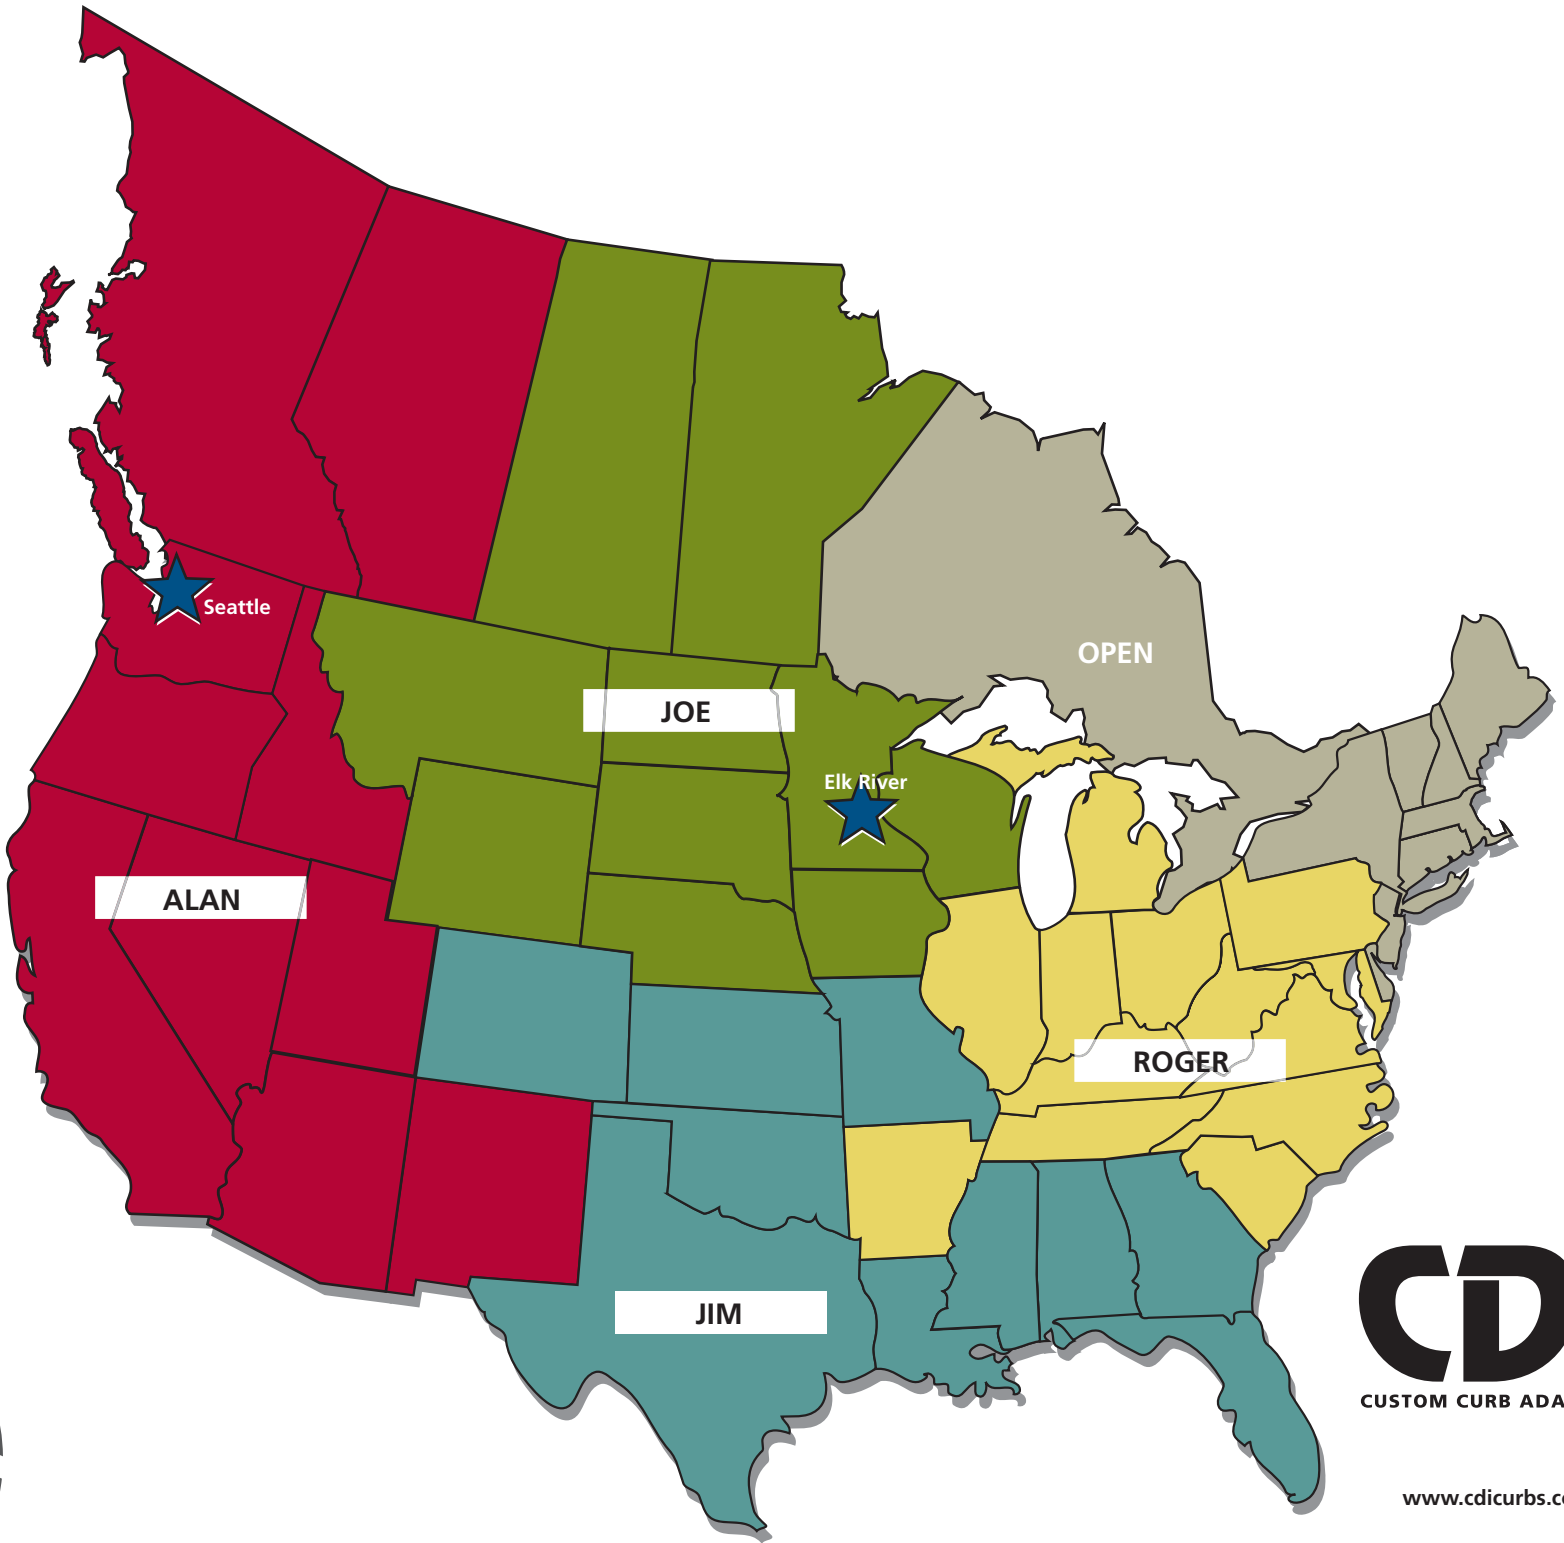

072711

sales MAP

sales

CDI

CUSTOM CURB ADAPTERS

www.cdicurbs.com